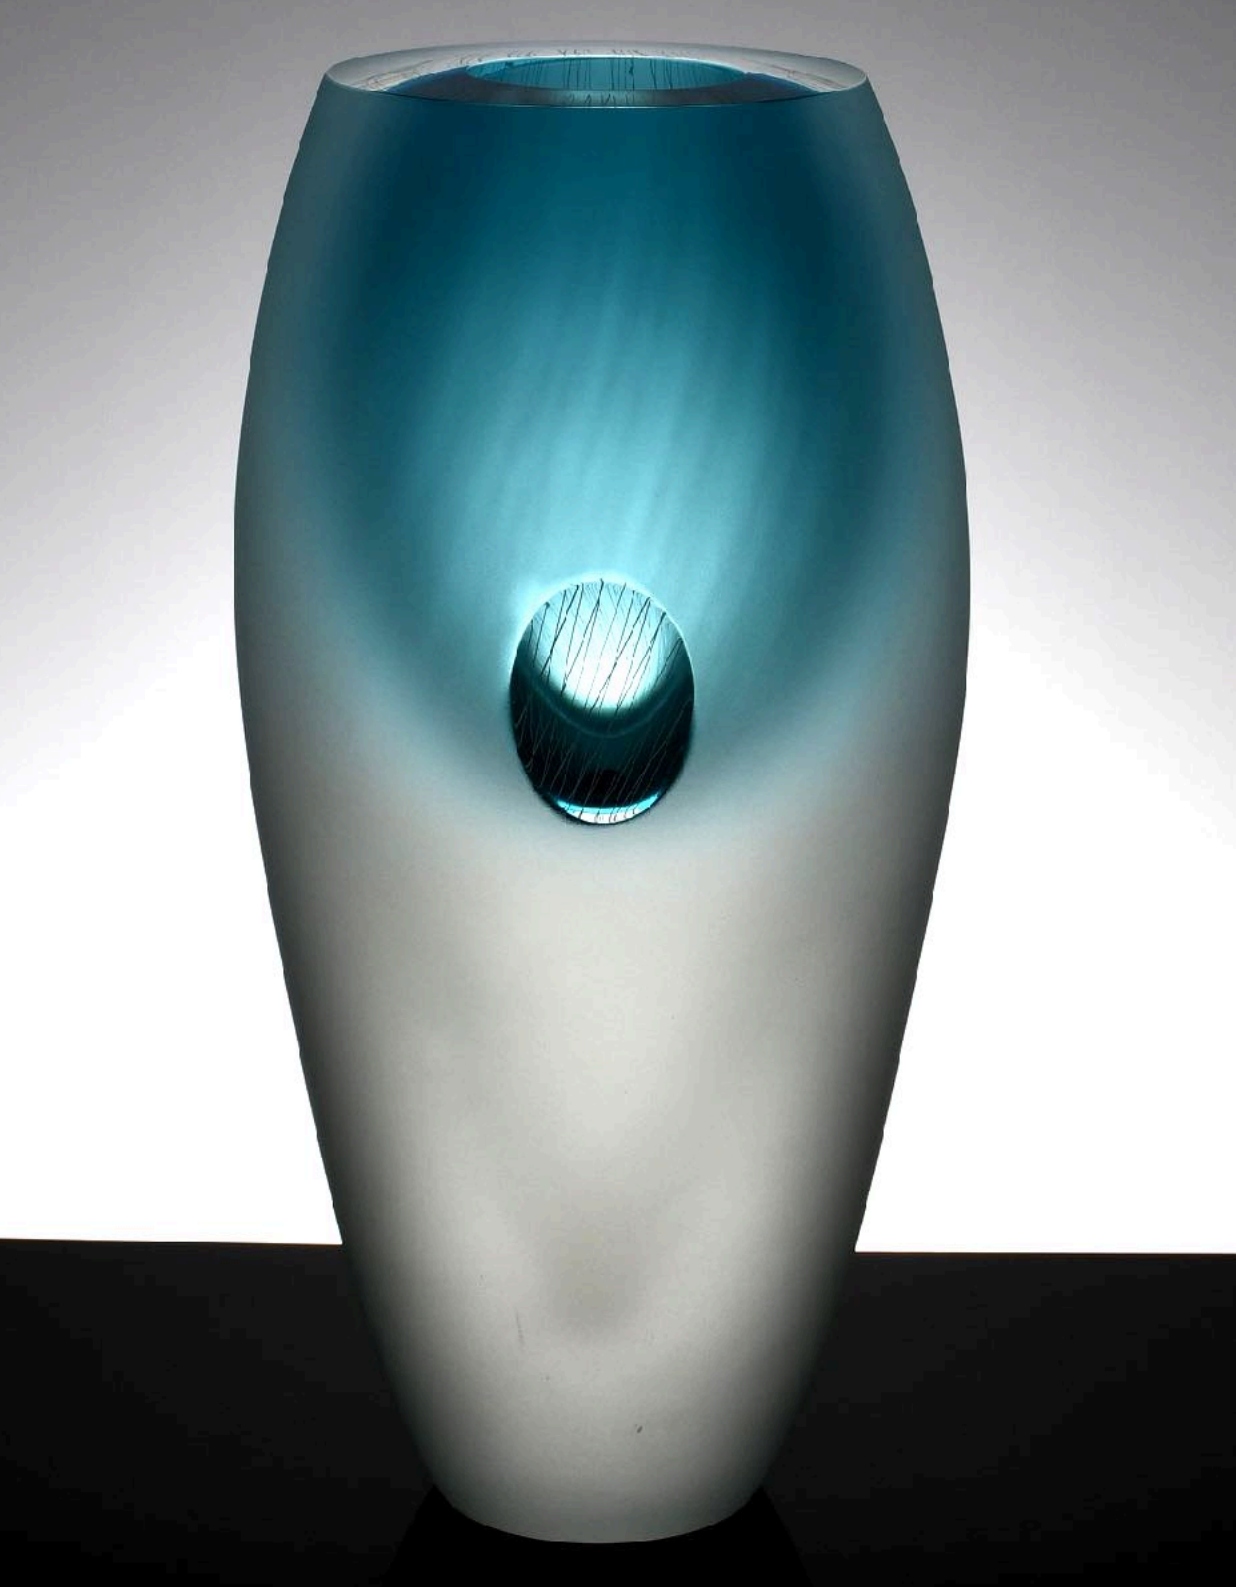

NOTARIANNI GLASS

Contemporary Glass sculpture by *Amanda Notarianni* and *Charlie Macpherson*

Available pieces Spring 2024

Silver Leaf Series (ii)

Charlie Macpherson
Amethyst with Silver leaf
50cm x 20cm x 12cm

Silver Leaf (joined)

Charlie Macpherson
Ruby with Silver leaf
52cm x 27cm x 8cm

Fallen

Charlie Macpherson
Amber & Hyacinth
52cm x 15cm x 22cm

Reticulate Vase
Charlie Macpherson
Steel
H.25cm x D.15cm

Coral

Charlie Macpherson
Ruby
27cm x 10cm

Coral Vase
Charlie Macpherson
Apricot
H.28cm x D.9cm

Coral Vase

Charlie Macpherson
Aqua Light
H.46cm x D.10cm

Pinnate

Charlie Macpherson
Aqua
H.29cm x D.13cm

Dizzy Spiral Pieces

Large Dizzy Spiral Vases

D.12cm x H.19cm

Aqua

Ruby

Teal

Large Dizzy Spiral Bowl

D.15cm x H.12cm

Sea Blue

Cobalt

Small Dizzy Spiral Vases