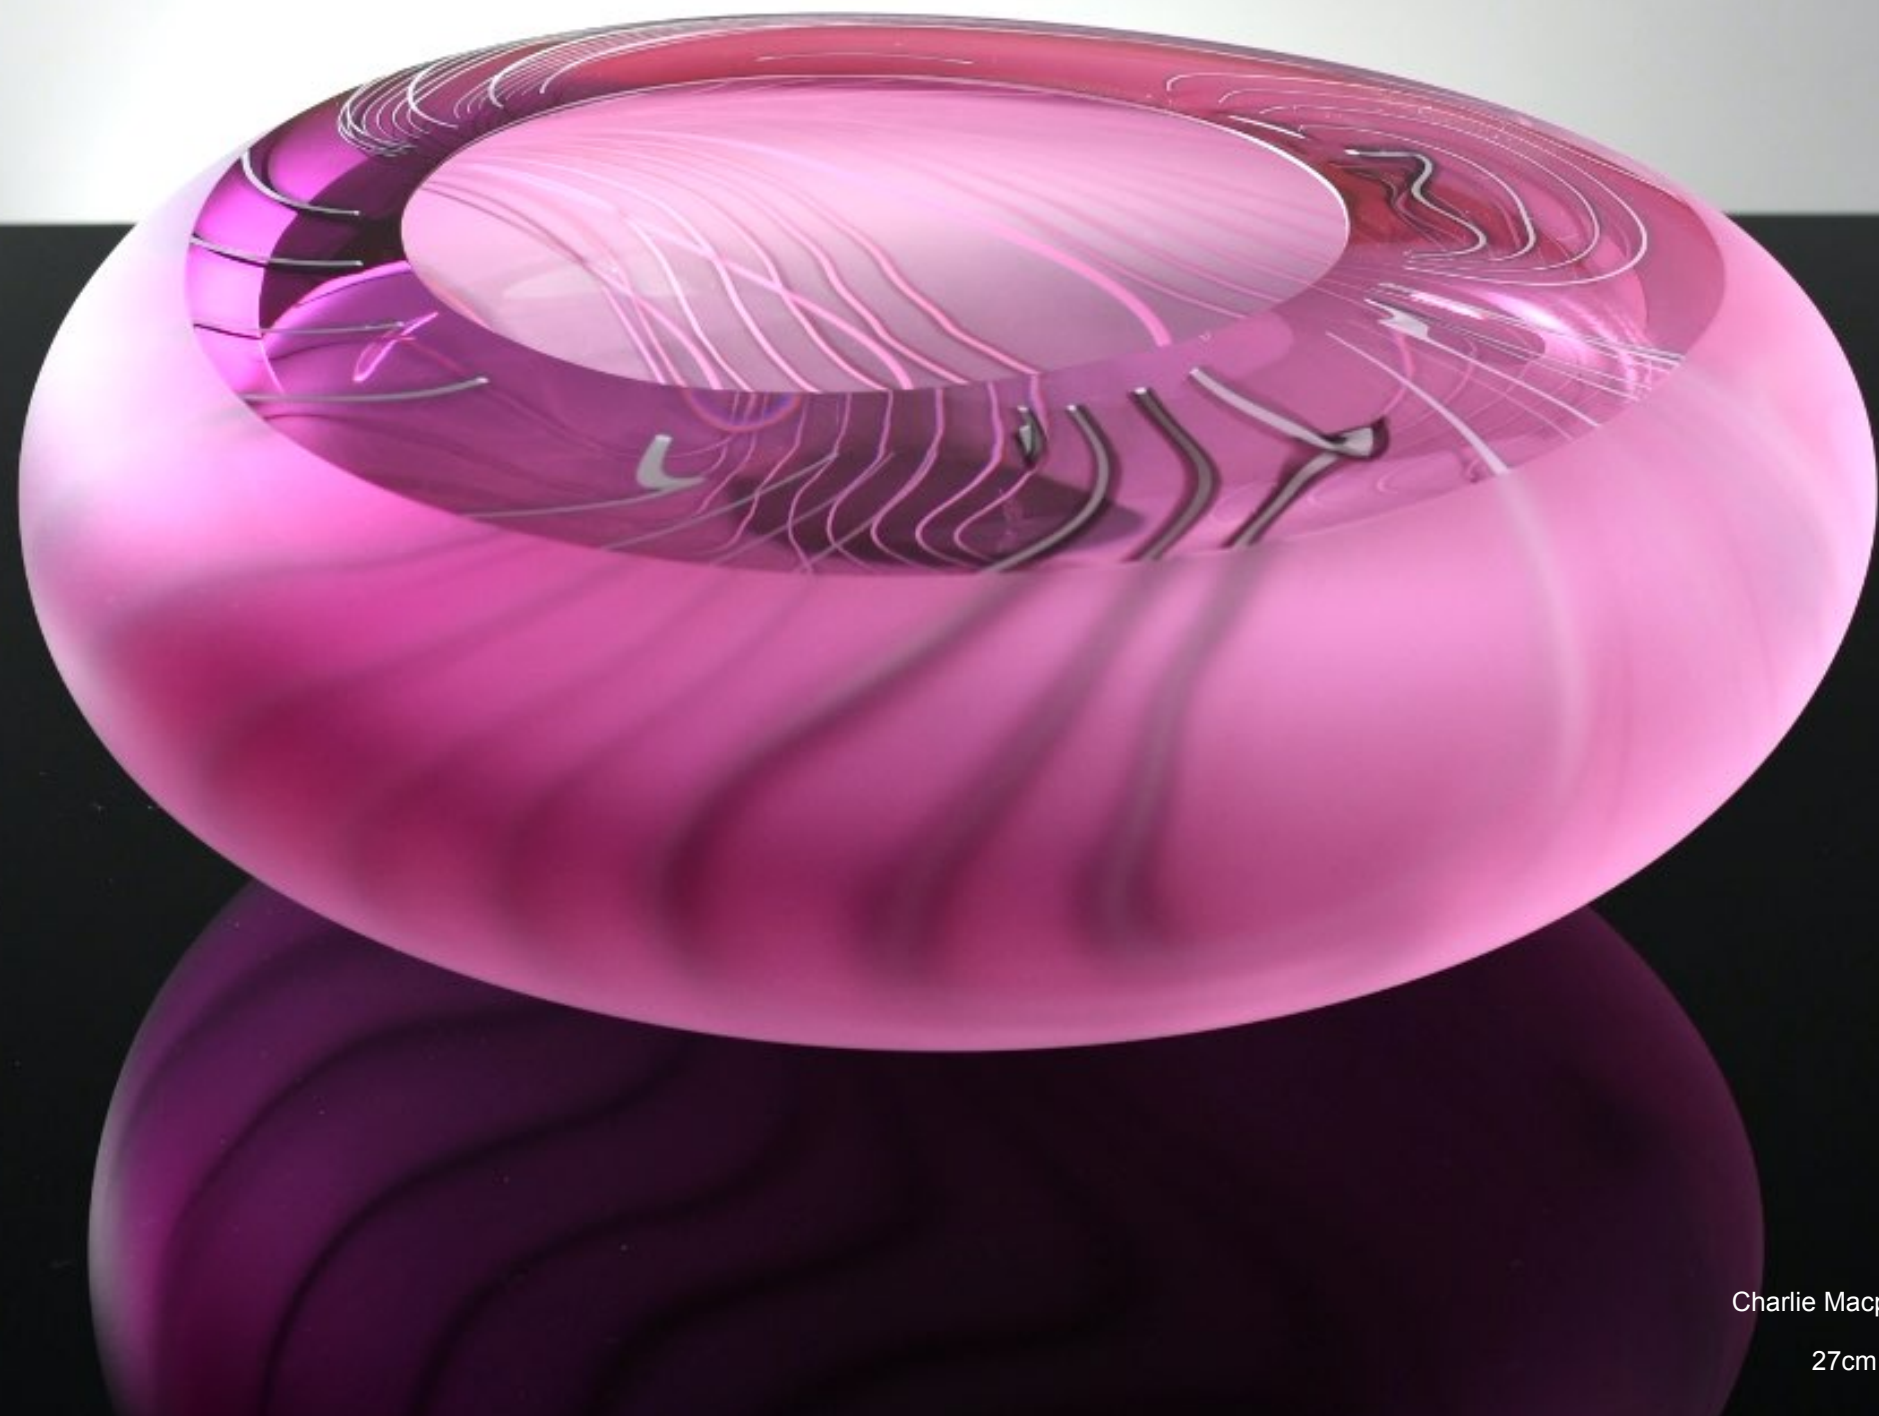

NOTARIANNI GLASS

Contemporary Glass sculpture by *Amanda Notarianni* and *Charlie Macpherson*

Available pieces Spring 2024

Silver Leaf Series (ii)

Charlie Macpherson
Amethyst with Silver leaf
50cm x 20cm x 12cm

Silver Leaf (joined)

Charlie Macpherson
Ruby with Silver leaf
52cm x 27cm x 8cm

Fallen

Charlie Macpherson
Amber & Hyacinth
52cm x 15cm x 22cm

Reticulate Vase
Charlie Macpherson
Steel
H.25cm x D.15cm

Coral

Charlie Macpherson
Ruby
27cm x 10cm

Coral Vase
Charlie Macpherson
Apricot
H.28cm x D.9cm

Coral Vase

Charlie Macpherson
Aqua Light
H.46cm x D.10cm

Pinnate

Charlie Macpherson
Aqua
H.29cm x D.13cm

Dizzy Spiral Pieces

Large Dizzy Spiral Vases

D.12cm x H.19cm

Aqua

Ruby

Teal

Large Dizzy Spiral Bowl

D.15cm x H.12cm

Sea Blue

Cobalt

Small Dizzy Spiral Vases